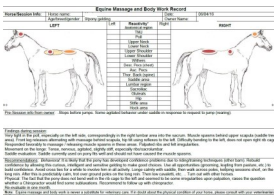

You receive a bodywork record to keep track of progress and recommendations.

Price List

Bodywork—Baseline Eval $130.00
Incl. thorough evaluation of the horse, the horse's movement and saddle fit

Bodywork Session $95
*Tailored bodywork session, incl. detailed report
1 hour*

Saddle Fit Evaluation $35.00
1 saddle

Saddle Fit Evaluation $60
Evaluate fit of up to 3 different saddles, incl. detailed report & images,

Path to Performance™ Instruction—In-Hand and Longing $75
*Relaxation—Suppleness—Gymnasticizing
45 minutes*

Barn Call $0.00
*Three services at same location
For less than three services, please calculate $1 per one-way mile*

I gladly accept cash, check or

Thank you!

My philosophy:

Horse Wellness is a team approach. If you are interested in learning exercises to help you horse, I will be happy to teach you or your staff.

I look forward to working with you.